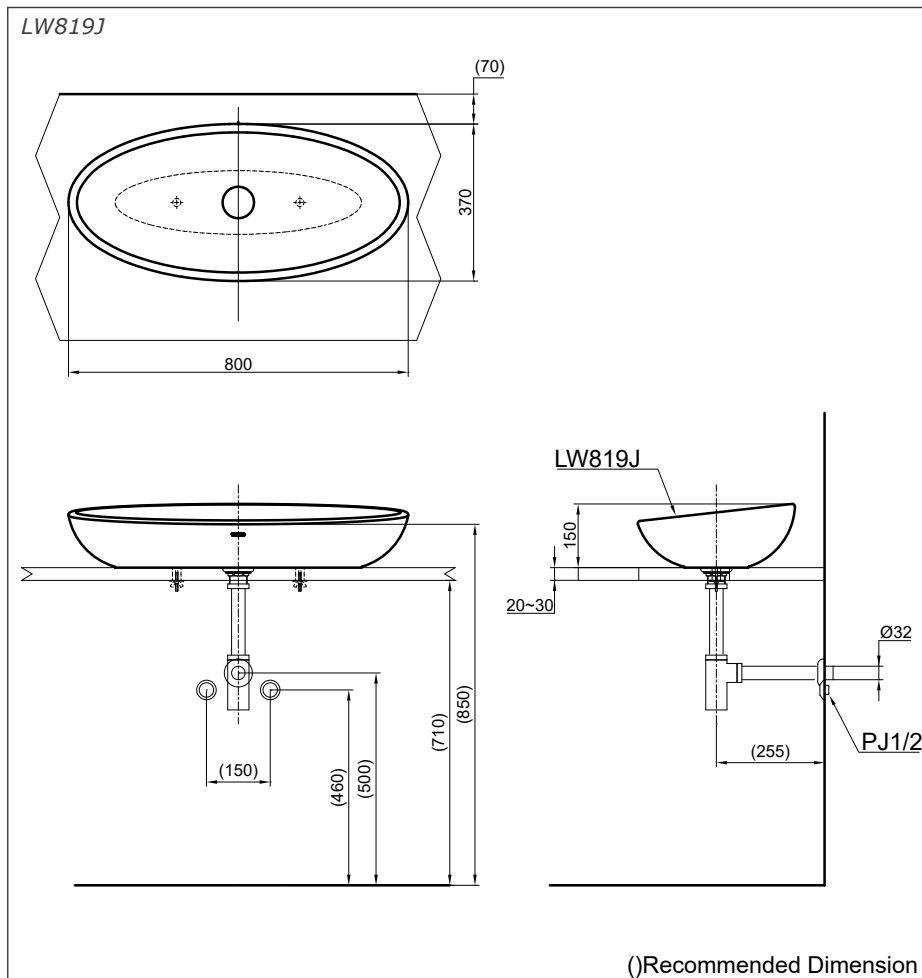

Colors

White

Please consult a TOTO representative for details